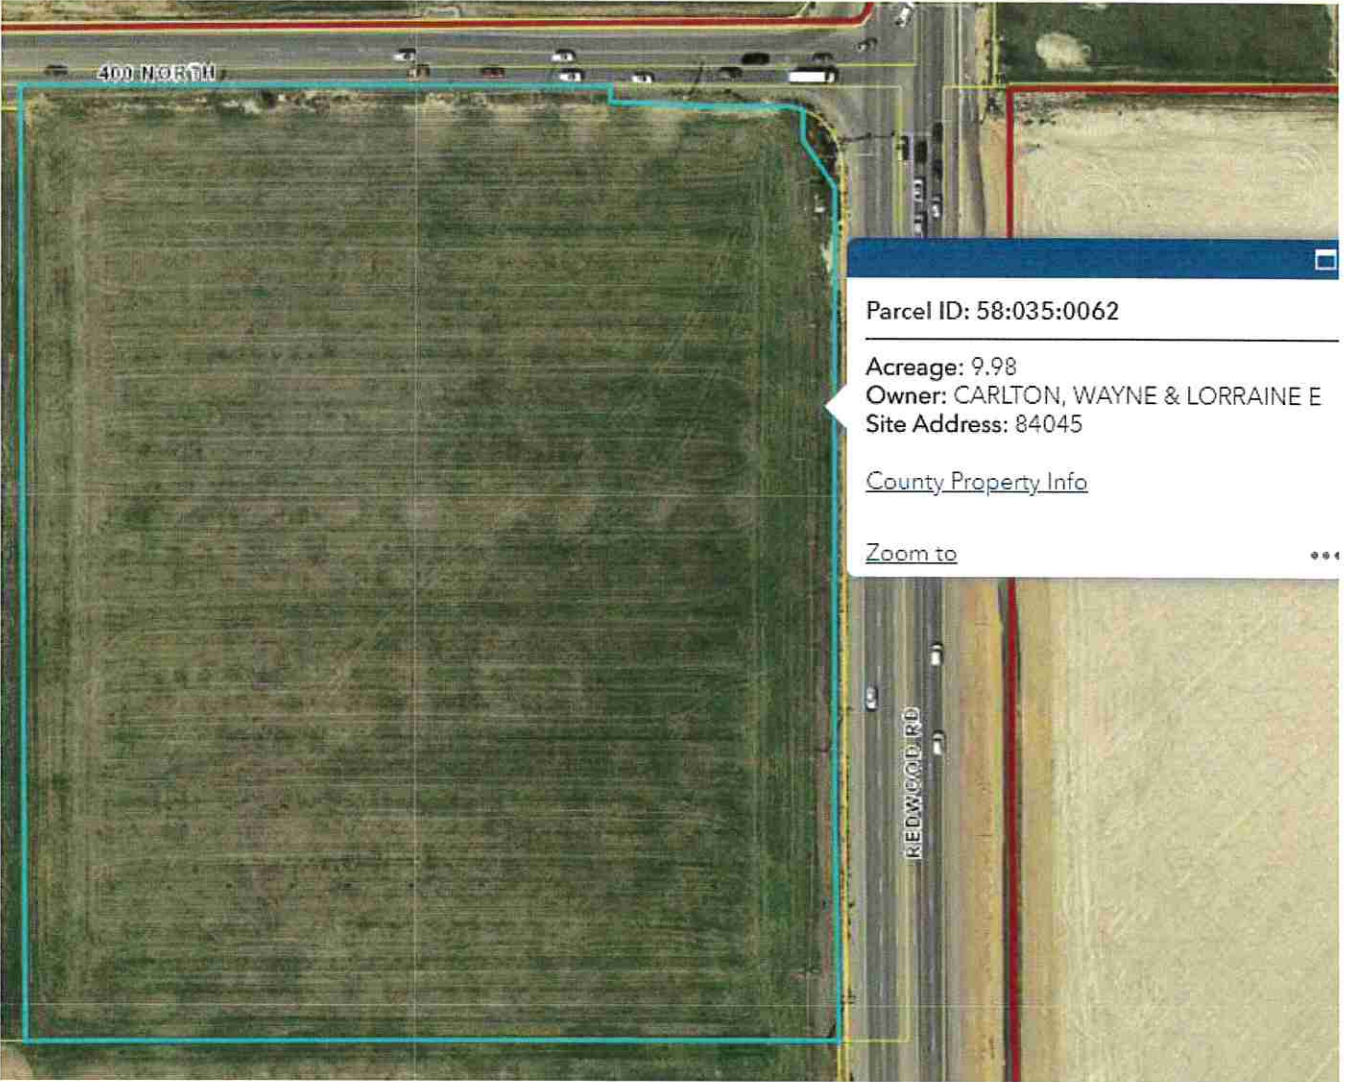

8x8

RECEIVED MAY 13 2019

CENTURY
COMMUNITIES

SUNSET
RIDGE

BAYSIDE
SHORE

CenturyCommunities.com | 801.704.0070

South Facing

Parcel ID: 58:035:0062

Acreage: 9.98

Owner: CARLTON, WAYNE & LORRAINE E

Site Address: 84045

[County Property Info](#)

Zoom to

**Sign will be placed 3ft off the property line.

RECEIVED MAY 13 2019