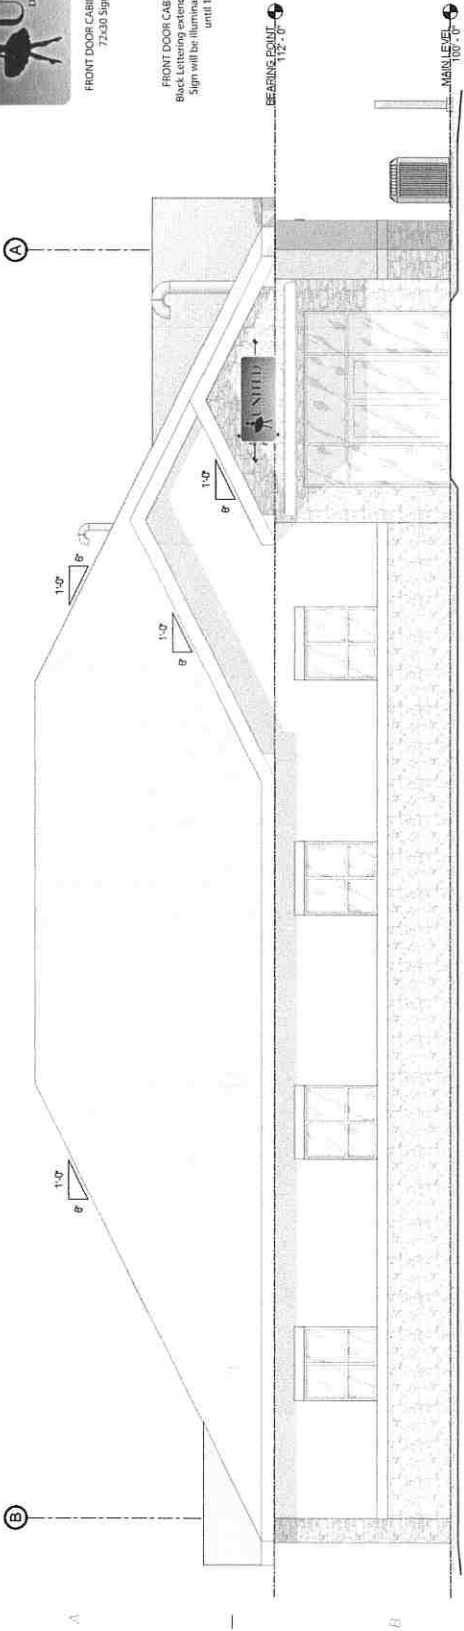

KEYNOTES

D1. EXTERIOR ELEVATION
SCALE: 1/8" = 1'-0"