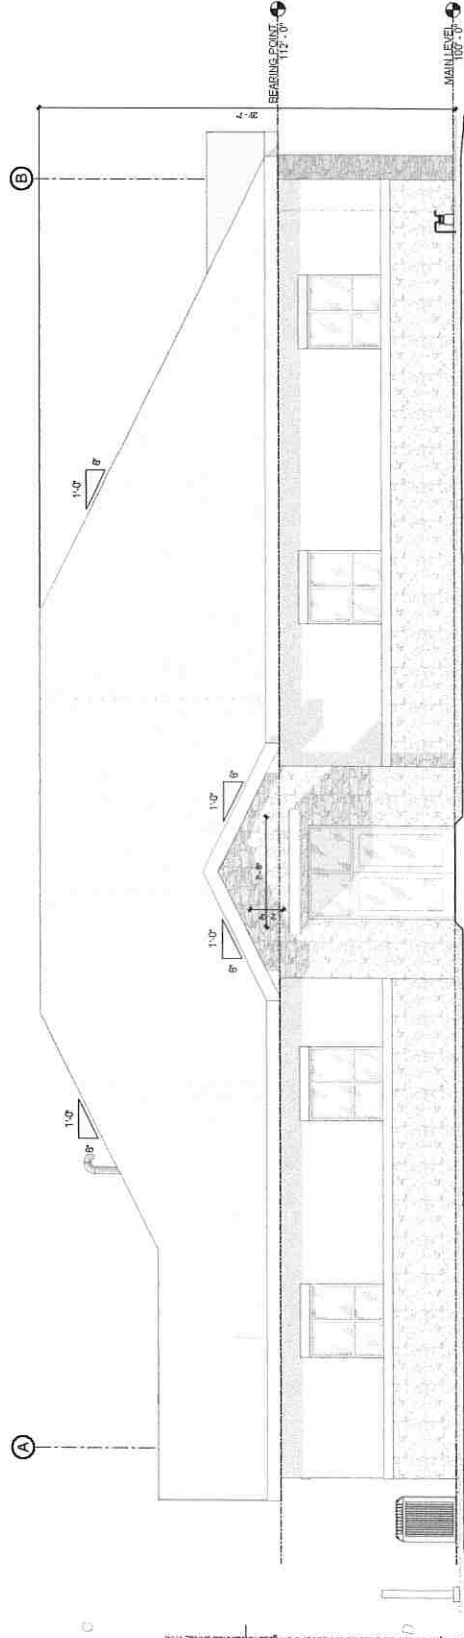

B1. EXTERIOR ELEVATION
SCALE: 1/8" = 1'-0"

RECEIVED MAY 15 2019

	FIVE DEGREES DESIGN 1487 EAST 800 NORTH OREM, UTAH 84057 801.860.4693 five@fivedegreesdesign.com DATE: 10 DECEMBER 2018 PROJECT #: 18-055 DRAWN BY: CHECKED BY: REVISIONS:	PROJECT UNITED DANCE CENTER ADDRESS 1800 N AND EXCHANGE DRIVE SPRATOGAN SPRINGS, UTAH	ARCHITECTURAL EXTERIOR ELEVATIONS AE201