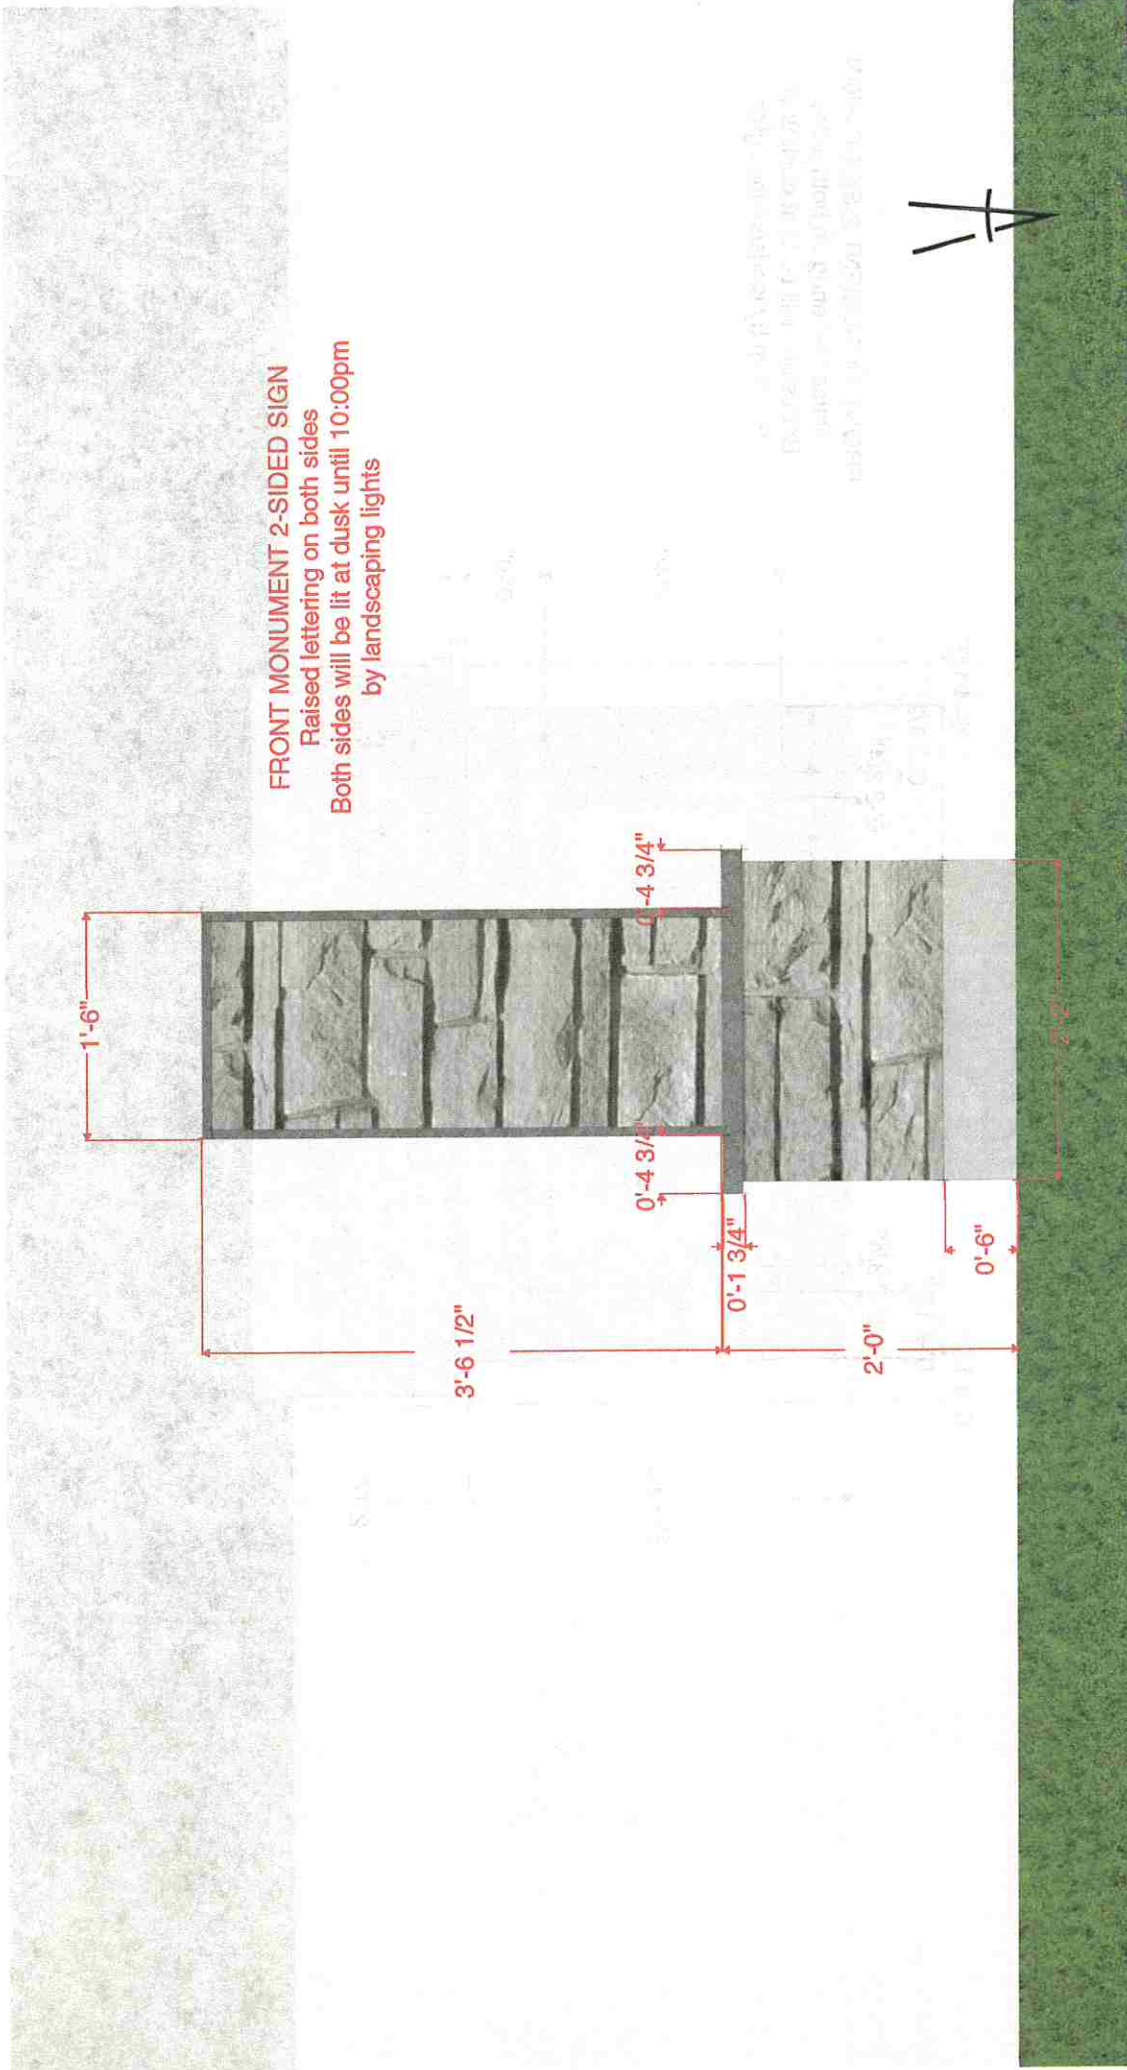

FRONT MONUMENT 2-SIDED SIGN
 Raised lettering on both sides
 Both sides will be lit at dusk until
 10:00pm by landscaping lights

RECEIVED MAY 15 2019

FRONT MONUMENT 2-SIDED SIGN
Raised lettering on both sides
Both sides will be lit at dusk until 10:00pm
by landscaping lights

at 10:00pm - 10:00pm - 10:00pm
at 10:00pm - 10:00pm - 10:00pm
at 10:00pm - 10:00pm - 10:00pm

RECEIVED MAY 15 2019

KEYNOTES

FRONT DOOR CABINET SIGN - w/rounded corners
72x30 Sign - Above main doors.

FRONT DOOR CABINET SIGN - SIDE VIEW
Black sign with illuminated letters. Sign will be illuminated from dusk each day until 10:00 p.m.

D1. EXTERIOR ELEVATION
SCALE: 1/8" = 1'-0"

B1. EXTERIOR ELEVATION
SCALE: 1/8" = 1'-0"

RECEIVED MAY 15 2019

	<p>FIVE DEGREES DESIGN 1487 EAST 800 NORTH OREM, UTAH 84057 801.860.4693 five@fivedegreesdesign.com</p> <p>DATE: 10 DECEMBER 2018 PROJECT #: 18-055 DRAWN BY: CHECKED BY: REVISIONS:</p>	<p>PROJECT UNITED DANCE CENTER</p> <p>ADDRESS 1800 N AND EXCHANGE DRIVE SPRATOGAN SPRINGS, UTAH</p>	<p>ARCHITECTURAL EXTERIOR ELEVATIONS</p> <p>AE201</p>
--	---	--	--

FRONT DOOR CABINET SIGN - w/rounded corners
72x30 Sign - Above main doors

RECEIVED MAY 15 2019

FRONT DOOR CABINET SIGN - SIDE VIEW
Black Lettering extends .75" out from sign face.
Sign will be illuminated from dusk each day
until 10:00 p.m.