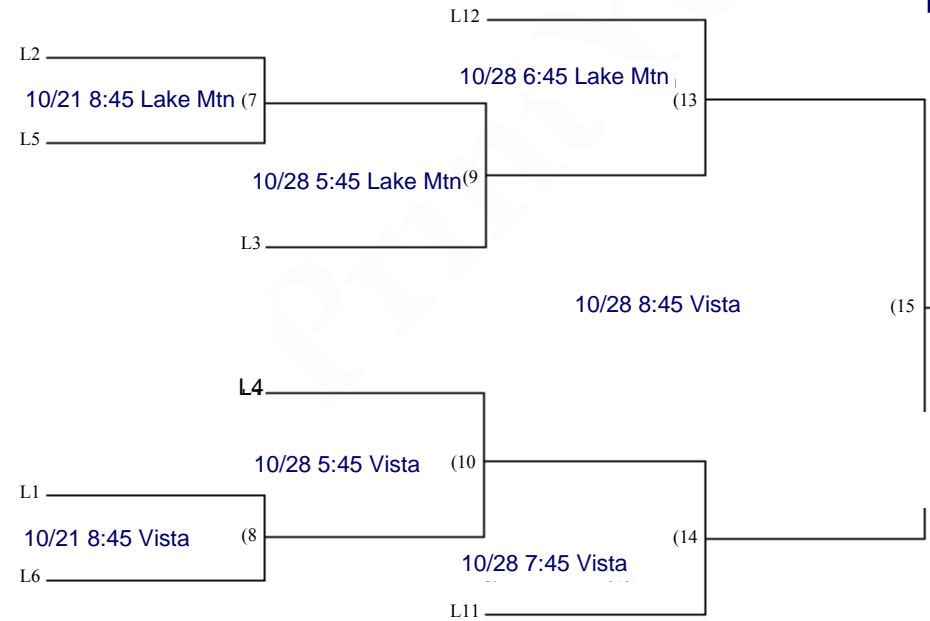

10 Team Consolation Tournament

Tournament seeding is determined by regular season record
 If a tie-breaker is necessary, head to head and then record vs. higher seed will be used
 Home is higher seeded team
 Players must have played in three regular season games to be eligible
 Use of illegal player(s) will result in a forfeit
 All regular season rules apply

- Ranking
1. ALL SET
 2. Fundamentals
 3. Spikings
 4. Sugar and Spike
 5. Caliber Ladies
 6. The Coaches
 7. Spike That!
 8. Quail Hill
 9. Team Titans
 10. The Wildflowers

Court time	Game time
5:45	6:00
6:45	7:00
7:45	8:00
8:45	9:00

Consolation Bracket

3rd Place

SARATOGA
SPRINGS
RECREATION