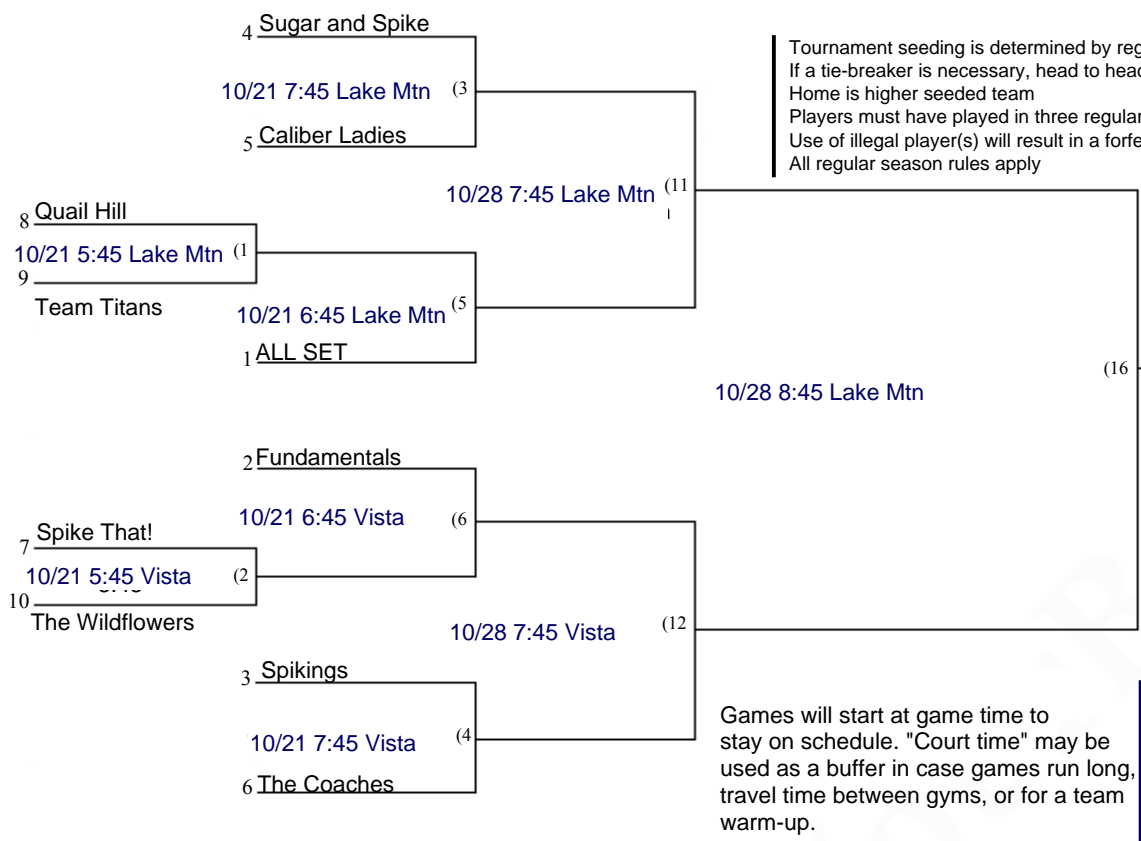

10 Team Consolation Tournament

Tournament seeding is determined by regular season record
 If a tie-breaker is necessary, head to head and then record vs. higher seed will be used
 Home is higher seeded team
 Players must have played in three regular season games to be eligible
 Use of illegal player(s) will result in a forfeit
 All regular season rules apply

- Ranking
1. ALL SET
 2. Fundamentals
 3. Spikings
 4. Sugar and Spike
 5. Caliber Ladies
 6. The Coaches
 7. Spike That!
 8. Quail Hill
 9. Team Titans
 10. The Wildflowers

Court time	Game time
5:45	6:00
6:45	7:00
7:45	8:00
8:45	9:00

Games will start at game time to stay on schedule. "Court time" may be used as a buffer in case games run long, travel time between gyms, or for a team warm-up.

2nd Place (Loser of 16)

4th Place (Loser of 15)

Consolation Bracket

3rd Place

SARATOGA
SPRINGS
RECREATION